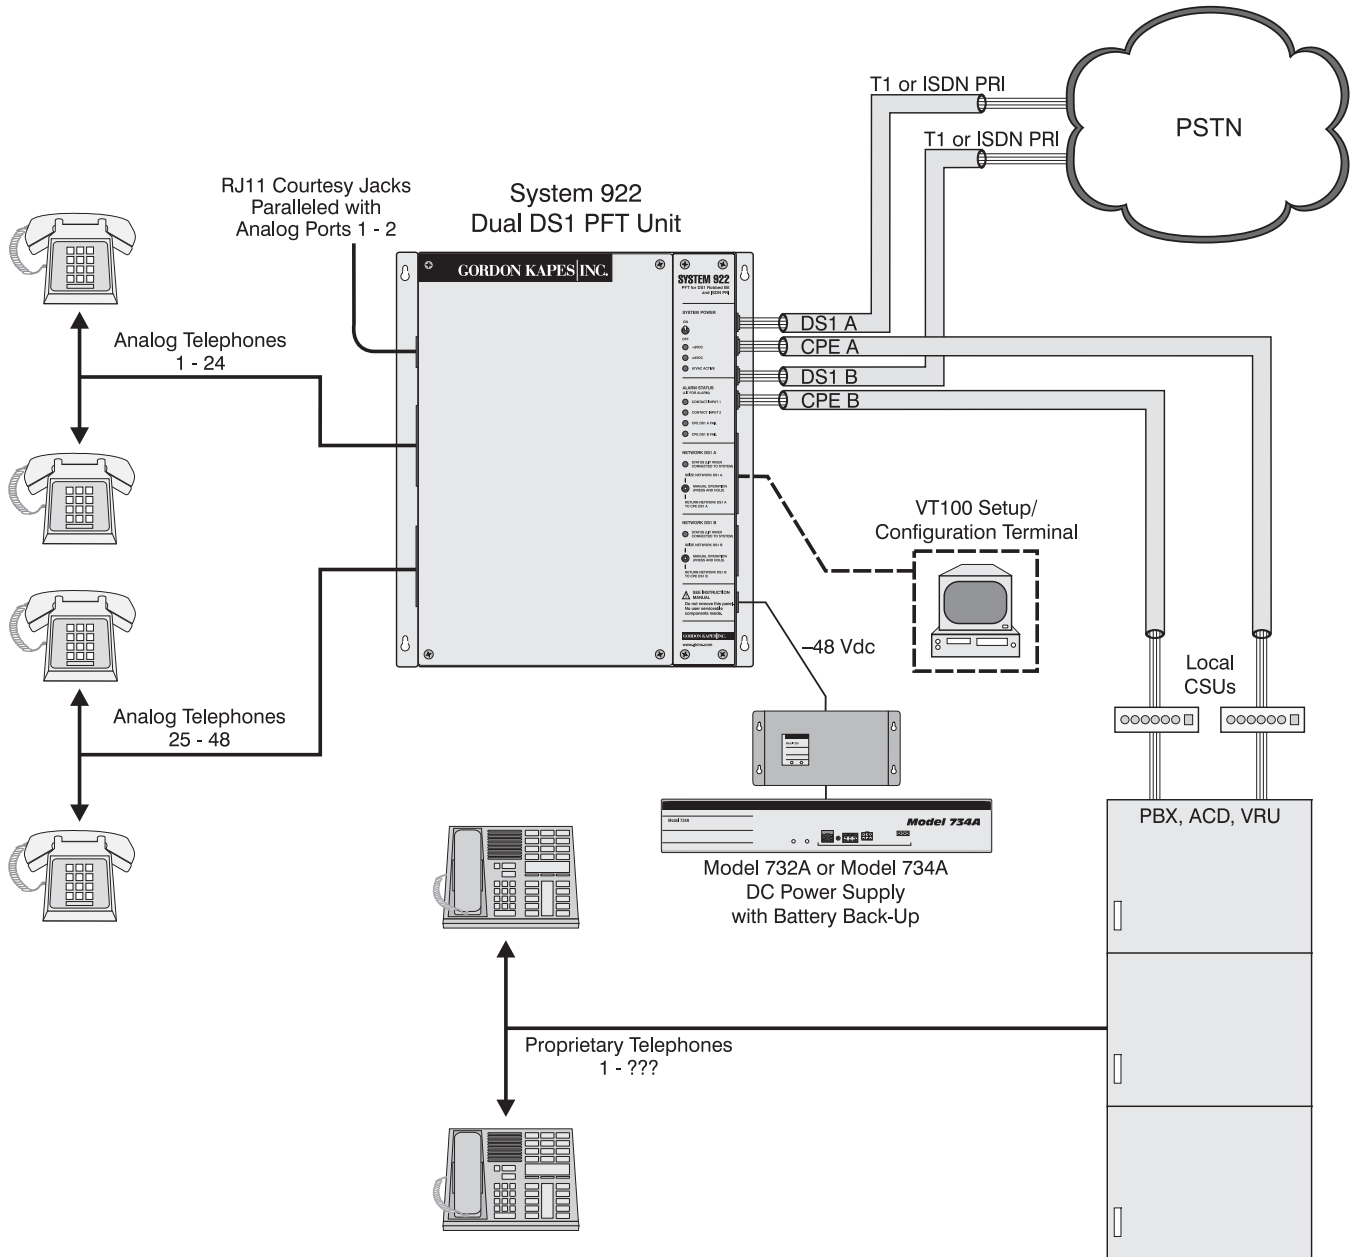

System 922 PFT for DS1 Robbed Bit and ISDN PRI Typical Installation

System 922 PFT for DS1 Robbed Bit and ISDN PRI Typical Installation, continued